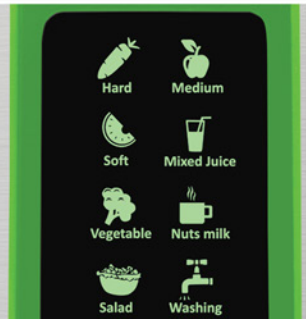

GSJ-620

SLOW JUICER

- Evergreen design
 - BPA free - components without bisphenol A
 - 200W DC motor
 - 8 work programs
 - microprocessor control
 - motor speed range: 45-55 rpm
- electronic panel with touch-sensitive buttons
 - automatic cleaning
 - max. operating time: 20 min.
- two caps preventing dripping and facilitating cleaning
 - two strainers for juice and paste
- two containers for juice and pulp
 - noiseless operation
 - ergonomic pusher
 - overheat protection
 - vibration reduction system
- attachment for shredding vegetables and fruits with two slicers
 - EAN model GSJ-620: 5904730198622
 - color inox

Be fit, live healthy and drink fresh juices. Evergreen lets you prepare juices of vegetables, fruits and herbs in simply, easy and enjoying way. Forget about artificially sweetened drinks. Create your own composition of flavours by preparing juices full of vitamins and microelements. Eat vegetable and fruit salads prepared with our special shredder attachment. Select one of two available strainers and decide whether you need more or less fibre. Panel with soft-touch buttons and intuitive function icons will surprise you with ease of use. Choose the slow juicer Evergreen and enjoy the effects of healthy diet!